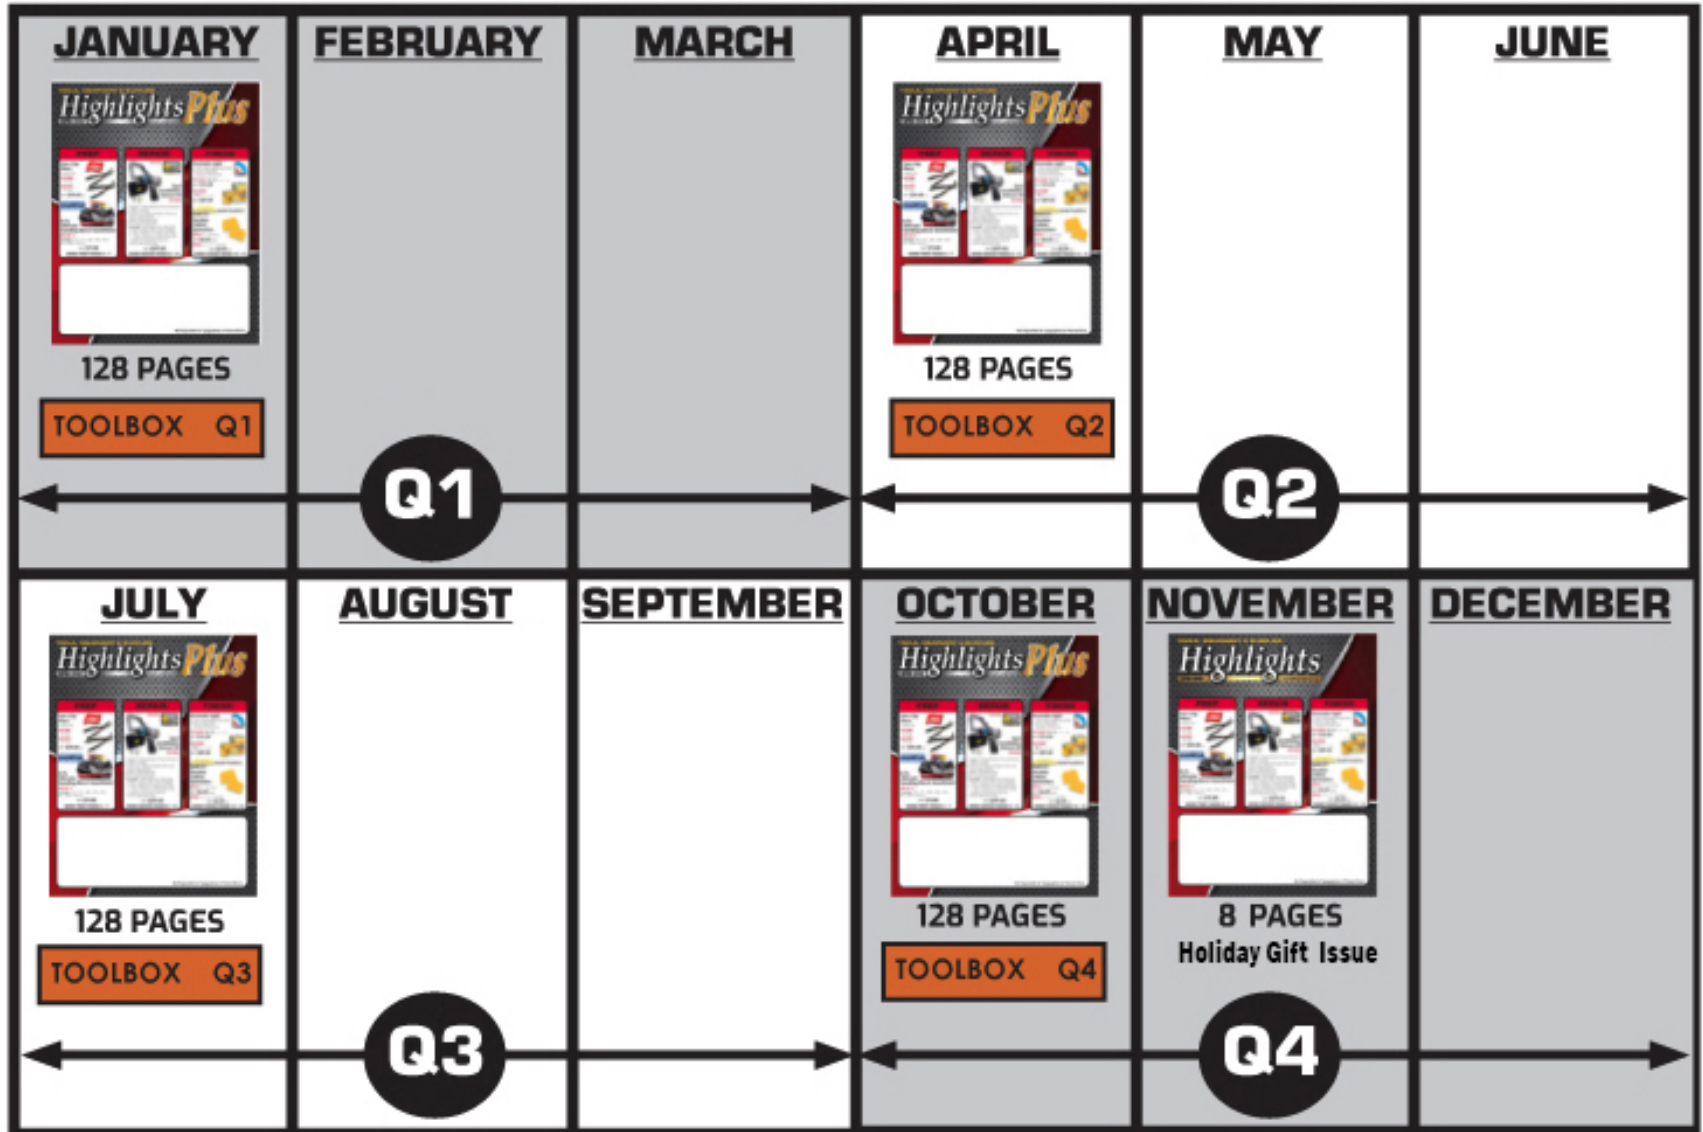

MIDSTATE TOOL ANNUAL MARKETING SCHEDULE

TOOLBOX Q

=TOOLBOX

20 PAGES OF GREAT TOOLS (With MTS Part Numbers and YOUR Customer's Pricing)

Updated: January 2024