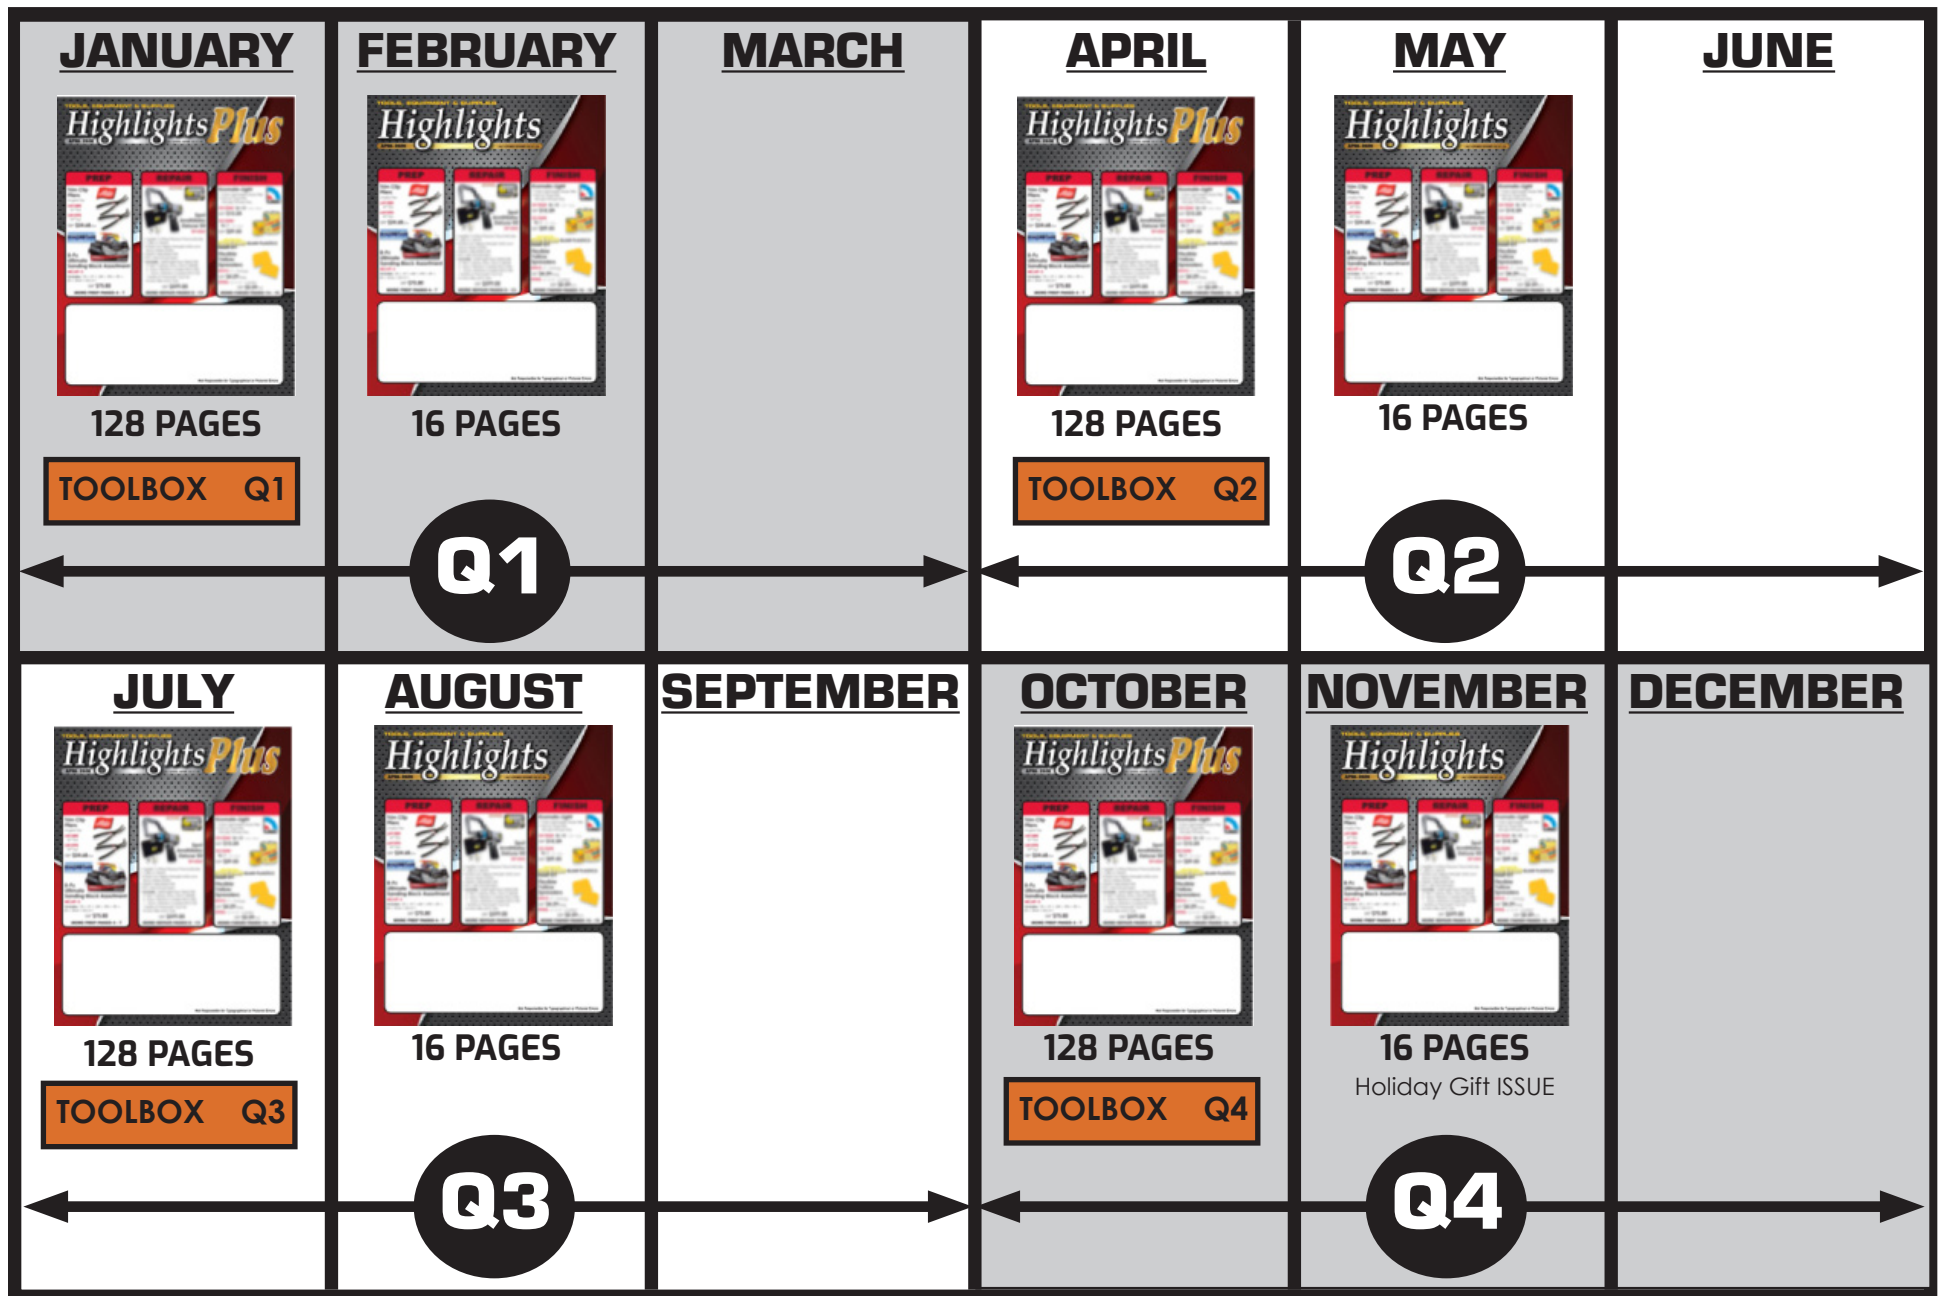

MIDSTATE TOOL ANNUAL MARKETING SCHEDULE

MTS Forms Current/Catalog Forms/Marketing Schedule - July 27, 2020

TOOLBOX Q = TOOLBOX
 20 PAGES OF GREAT TOOLS (With MTS Part Numbers and YOUR Customer's Pricing)