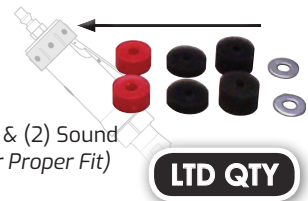

SS33200

Air Ratchet Muffler

Quiets Screeching Exhaust Air

- Inc: Muffler Body, Support Washer & (2) Sound Absorbers (Use 1 or 2 as Needed for Proper Fit)