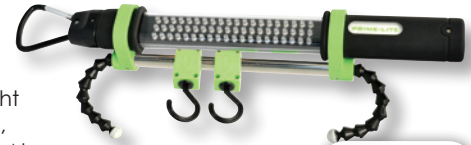

SPITZNAGEL
SPECIALTY TOOLS

LTD QTY

Flex-O-Light LED Light *Clamp, Stick or Hang It*

DFLED110

- Unique Flexible Body that can Extend up to 22.64" and wrap Around Objects to Suspend and Hold Light in Correct Position
- 2" Clamp Located Inside Handle can be Extended and Contracted by Rotating Yellow Ring on Body
- 2 Strong Magnets at End of Body
- Collapsible Hook
- Powered by 3 'AAA' Batteries
- 110 Lumens, 262" Maximum Beam Distance at 8 hours

LTD QTY

USER \$227.63 SRP **\$162.26**

Stinger DS® LED

SR75813

- 4 Operating Modes:
High: 425 Lumens, 322m Beam, 3 Hours
Medium: 200 Lumens, 219m Beam, 5.5 Hours
Low: 100 Lumens, 155m Beam, 10 Hours
Strobe: 7.5 Hours
- Non-Slip Rubberized Comfort Grip, Anodized Aluminum Construction
- Anti-Roll Rubber Ring
- Unbreakable Polycarbonate Lens with Scratch-Resistant Coating
- **Includes:** 120V AC/12V DC Smart Charge, 2 Holders

LTD QTY

SRP **\$13.74**

Worklight Xtreme, Rechargeable

PRL24-455

- High Powered Rechargeable Professional Worklight
- 66 SMD 350 Lumens, 3-4 Runtime, 2600 mAh
- Patented Multi-Function Adjustable Arms
- Dual 360° Swivel Hooks • Heavy Duty Carabiner
- **Includes:** 120V AC and 12V DC Chargers

LTD QTY

SRP **\$43.84**

Rechargeable Slim Light

with Quick-Swap System

AO80SL

- Dual COB LED: 800 Lumen Main Light; 150 Lumen Top Flashlight
- Folding Base Hook and 20lb Magnetic Swivel Base with Button Release for Quick Li-Ion Battery Replacement
- Rear Vertical Dimming Wheel + Button Flashlight Switch
- **Includes:** High Output Wall Adapter, Cable, Charging Base, 2600mAh 18650 Battery and 4,500mAh 26650 Batteries (2.5-4.5 Hour Charge Time)