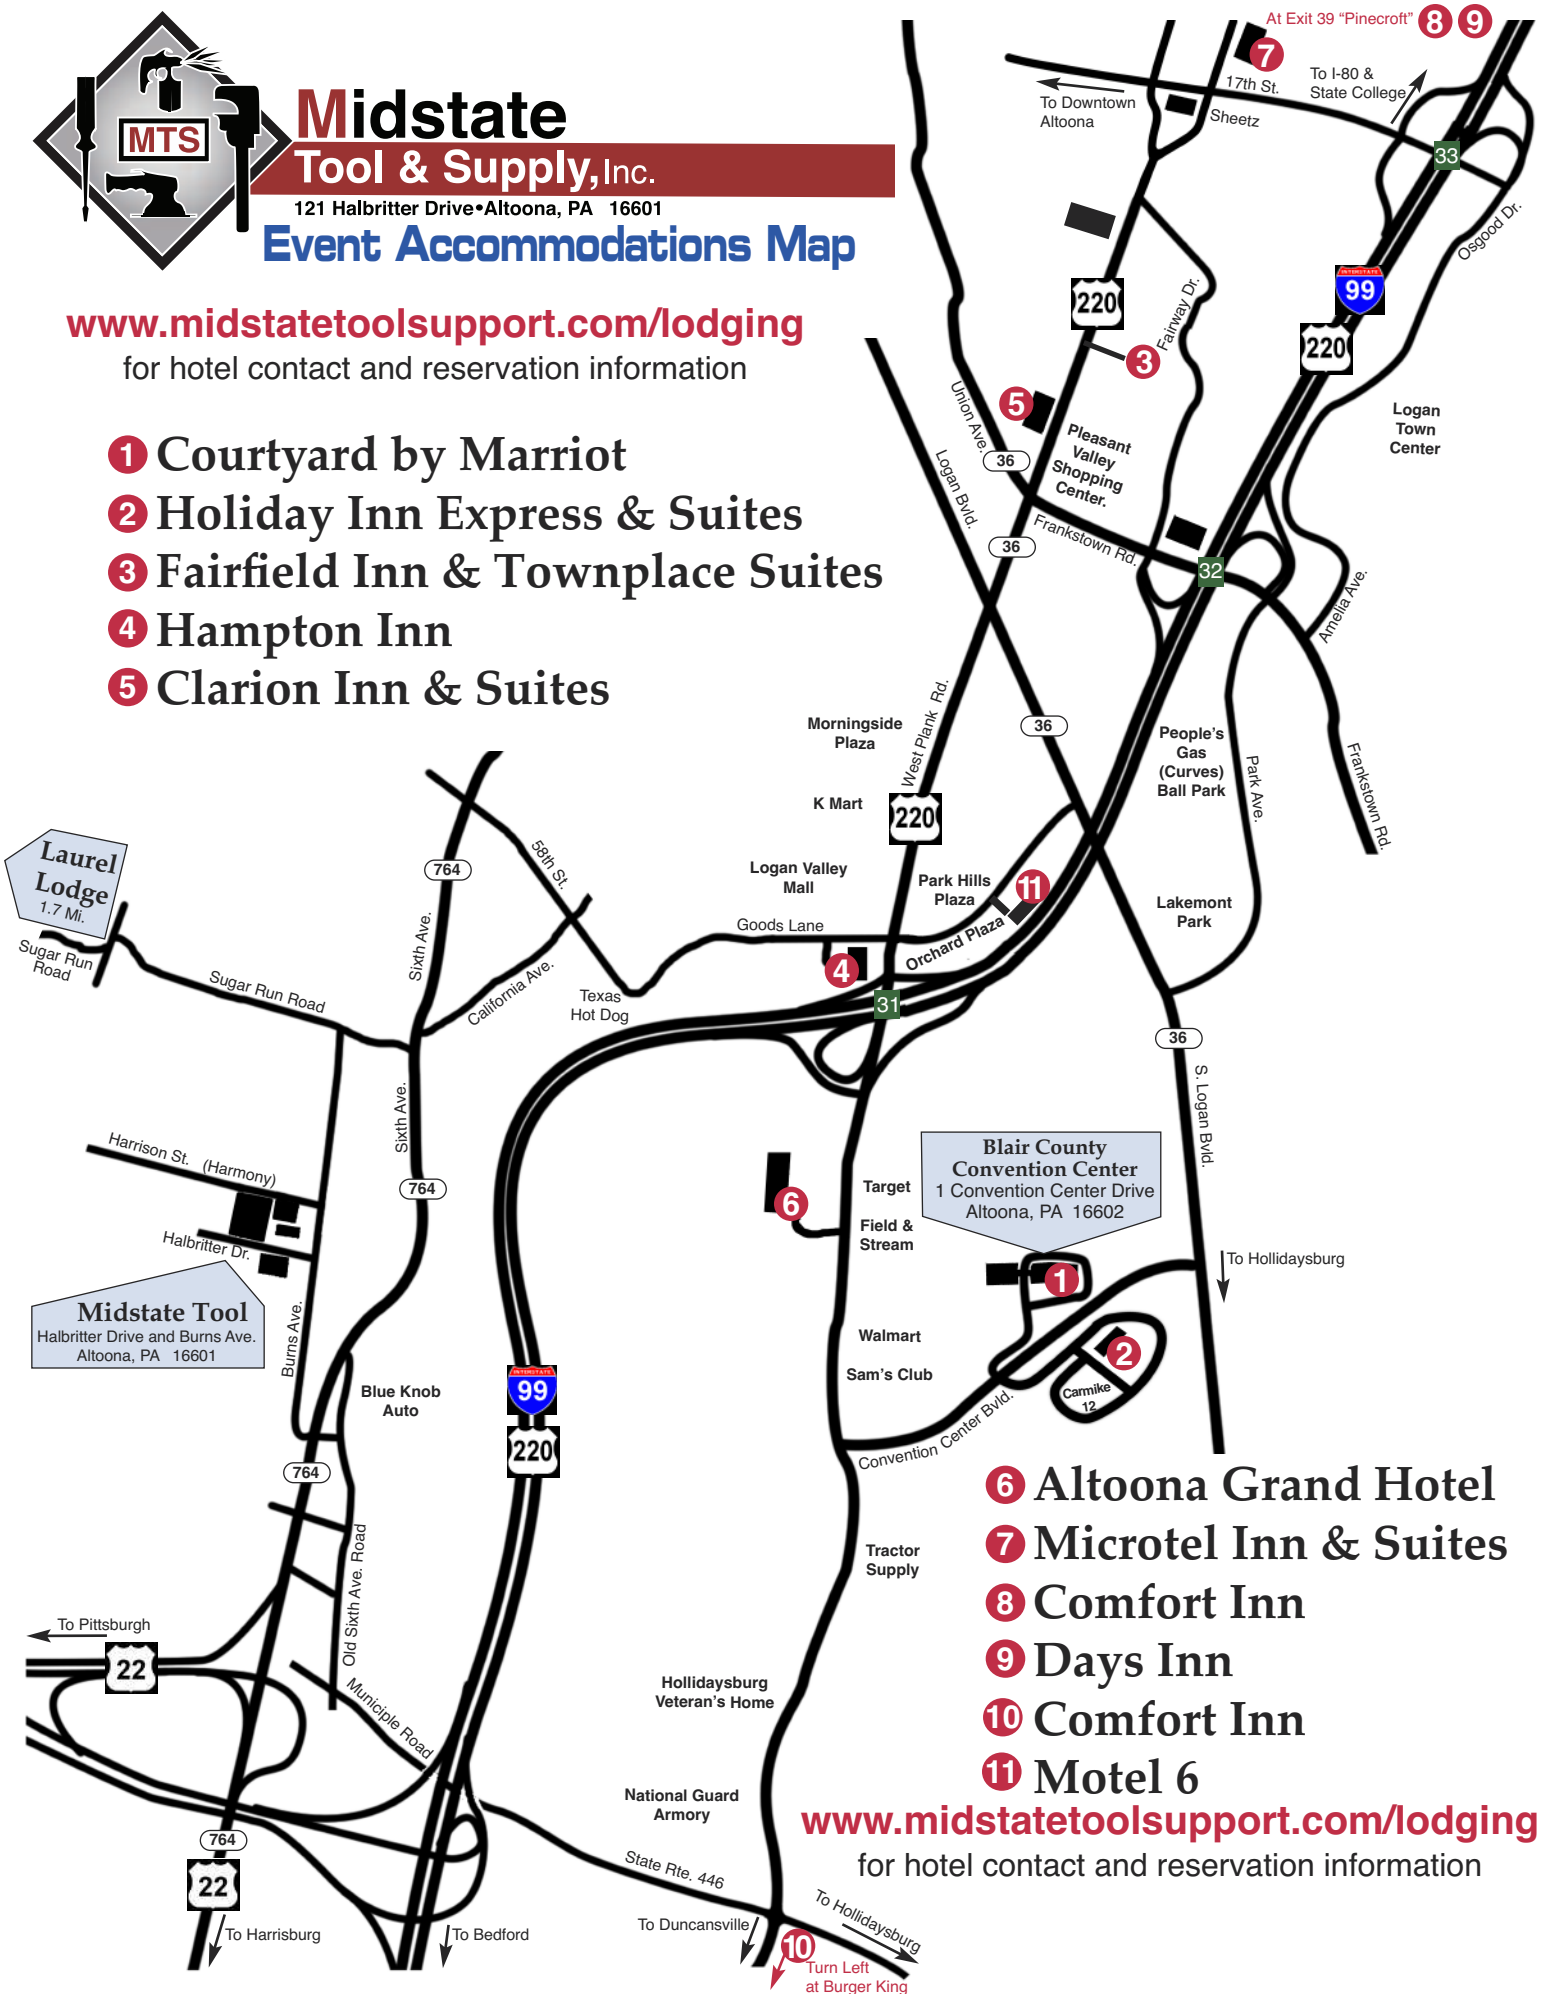

# Midstate Tool & Supply, Inc.

121 Halbritter Drive • Altoona, PA 16601

## Event Accommodations Map

[www.midstatetoolsupport.com/lodging](http://www.midstatetoolsupport.com/lodging)

for hotel contact and reservation information

- 1 Courtyard by Marriot
- 2 Holiday Inn Express & Suites
- 3 Fairfield Inn & Townplace Suites
- 4 Hampton Inn
- 5 Clarion Inn & Suites

- 6 Altoona Grand Hotel
- 7 Microtel Inn & Suites
- 8 Comfort Inn
- 9 Days Inn
- 10 Comfort Inn
- 11 Motel 6

[www.midstatetoolsupport.com/lodging](http://www.midstatetoolsupport.com/lodging)  
for hotel contact and reservation information