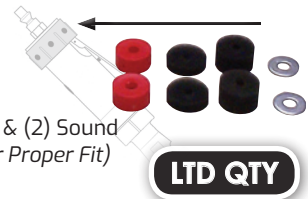

USER \$38.00

SRP **\$32.63**

SS33200

Air Ratchet Muffler

Quiets Screeching Exhaust Air

- **Inc:** Muffler Body, Support Washer & (2) Sound Absorbers (Use 1 or 2 as Needed for Proper Fit)

SRP **\$8.51**

LTD QTY

SS21470

5-Pc Clip Lifter Set

- Sturdy, Thin Wedged Tips
- Chrome Finish & Rubberized Handles
- **Includes:** 5 Different Offsets & 3 Spreads (5MM, 7MM & 13MM) & Blow-Molded Case

USER \$129.98

SRP **\$111.74**