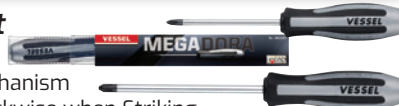

MEGADORA IMPACTA Screwdrivers

VES9802SC 2-Pc Set

- Tang-Thru Shank & Steel Cap with Cam Rotation Mechanism
- Blade Turns 12° Counterclockwise when Striking
- **Includes:** 2x100, 3x150

USER $34.99 SRP **$33.14**