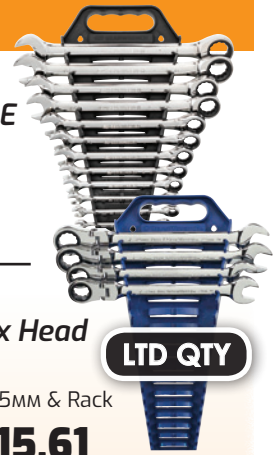

57-Pc 3/8" Dr 6-Pt SAE/Metric Standard & Deep

- 90-Tooth Gear Delivers 4° Swing Arc
- Off-Corner Loading Design Sockets
- Full Polish Chrome Sockets
- Knurled Full Polish Chrome Extensions
- 1/4" - 7/8"; 6MM - 19MM
- **Includes:** Case

USER \$207.98

SRP **\$145.95**

Ratcheting Combination Wrench Sets

GWR9312

13-Pc 12-Pt 72-Tooth SAE

- **Includes:** 1/4" - 1"

USER \$247.98

SRP **\$174.02**

GWR9903D

4-Pc 12-Pt 72-Tooth Flex Head Metric Completer

- **Includes:** 21MM, 22MM, 24MM, 25MM & Rack

USER \$205.77

SRP **\$115.61**

GWR85798

8-Pc 12-Pt 72-Tooth XL Locking Flex Head SAE

- **Includes:** 5/16", 3/8", 7/16", 1/2", 9/16", 5/8", 11/16", 3/4" & Wrench Rack