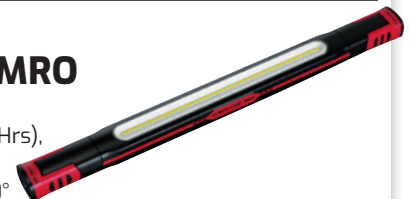

SR66118 Black with White LED

SR66122 Blue with White LED

SR66128 Orange with White LED

Your Choice: USER \$40.51 SRP **\$29.74**

SR75813 Stinger DS® LED

Multi-Purpose, Rechargeable Flashlight

- 4 Modes: 425L High, 3 Hours; 200L Med, 5.5 Hrs; 100L Low, 10 Hrs; Strobe 7.5 Hrs
- Tail Cap & Head-Mounted Switch • Anodized Aluminum
- **Includes:** 120V AC/12V DC Smart Charge, 2 Holders

USER \$125.92 SRP **\$92.44**

WorkStar® Cyclops

Professional Rechargeable LED Area Lights

- Palm Sized Mini Work Light with Wide, Round Floodlight Beam
- 720L High (2 Hrs), 360L Medium (5.5 Hrs), 180L Low (10 Hours)
- Handle Rotates 360° with 12 Indented Positions, Magnet Built into Handle
- Optional Tripod or Suction Cup Mount Threaded Port
- Battery Indicator • **Includes:** USB-C Charging Cable

USER \$33.95 SRP **\$29.79**

MAX00390

SearchPoint® POCO

Rechargeable Ultra Mini Flashlight

- 180L (40-Min Run Time), 18L (6-Hr Run Time)
- Durable Aluminum Housing • Equipped with Convenient Clip
- **Includes:** USB-C Rechargeable Cable

USER \$19.95 SRP **\$17.51**

MAX05600

LUMENATOR® MRO

Rechargeable Work Light

- 3000L (2 Hrs), 1500L (4 Hrs), 750L (8 Hrs)
- Main Light Rotatable 360°
- 2 Robust Magnetic Bases on Both Ends, which can also be Rotated 180°
- 2 Retractable Hooks • 22.5" x 1.9" x 1.6"
- USB-C Rechargeable, Cable Included • Charging Time: 6.5 Hrs
- Compatible with **MAX10183** MaxxBar