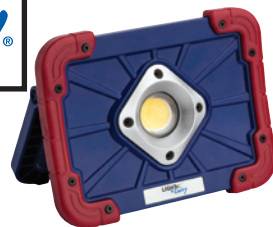

BYSL-800

30' Retractable Metal Cord Reel with 3 Grounded Outlets

- 10 Amp • LED Status Light on Outlet Bar
- 16/3 SJT • **Includes:** Mounting Brackets

USER $99.35 SRP **$74.60**