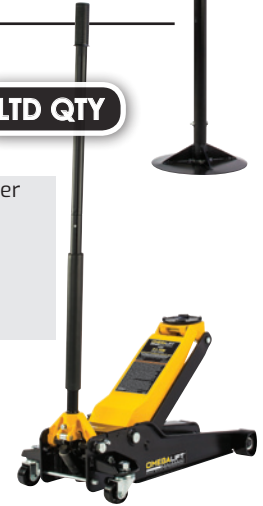

OM10125W
12-Ton Hydraulic Welded Bottle Jack

- Internal By-Pass Mechanism
- Heat-Treated Extension Screw
- 9.50" - 15.63" • 6" Hydraulic Lifting

SRP **\$102.37**

OM31500
1,500LB Under Hoist Stand

- 55" - 80" Height • 5.25"L x 1.5"H Saddle
- 12" Diameter Sturdy Base
- Easy Grip Handle

SRP **\$270.63**

OM32068
6-Ton Dual Locking Jack Stands

- 1-Pc Ratchet Bar • Mobility Pin
- Wide-Stance Base
- Counter Weighted Pawl
- 16" - 23.5" • 3.75"L x 1.00"H Saddle

SRP **\$134.42**

OM27035
3.5 Ton Magic Lift™ Service Jack

- 4.00" - 21.63" Lift • 4.75" Saddle Diameter
- 49.88" Handle Length
- Universal Joint Release Mechanism
- Wide Stance & Low Center of Gravity
- Heavy Gauge Rolled Side Frames
- Built-In By-Pass Device

LTD QTY

USER \$938.78
 SRP **\$688.91**

OM41000C
1,000LB Manual Telescopic Transmission Jack

- 39.88" - 77.25" • 11.5" Saddle Base • 21" Extended Saddle
- Ratcheting Saddle Adjustments
- Manual Foot Pump • Mounted Nylon Safety Strap