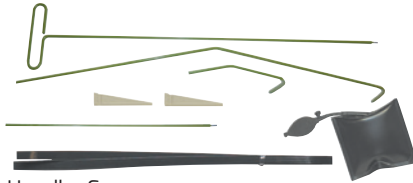

LOCK OUT KITS

LT130

Easy Access Door Unlocking System

- Dual-Sided, 54" Long

- Inc: Easy Access Door Unlocking Tool, Whale Tail Tip Design; **LT100** Plastic Slip Jim; **LT271** (2) Plastic Door Wedges; **LT275** Inflate-A-Wedge™; Custom Kraft Cardboard Box

USER \$88.74 SRP **\$76.88**

LT145

4-Pc Super Multi-Purpose Easy Access & Inflate-A-Wedge

- Includes:

- LT135-3A** 27 1/2" Rod with Handle, Green;
- LT135-3B** 28 1/2" Tip Rod, Whale Tail Tip Design, Green;
- LT135-3C** 7" Tip Rod; **LT135-3D-1** 15" Middle Extension Piece;
- LT100** Plastic Slip Jim; **LT271** (2) Plastic Door Wedges;
- LT275** Inflate-A-Wedge™

USER \$101.01 SRP **\$87.51**

LT110 Long Jim

USER \$25.47 SRP **\$22.07**

LT280 GM Rocker Lock Pick Set

- Works on many GM Steering Column, Trunk & Door Locks (NOT FOR 10-CUT IGNITIONS OR IGNITION SYSTEMS WITH PASSKEY)
- Includes: 12 Double Ended, Single Sided Rocket Picks (Creates 24 Combinations)