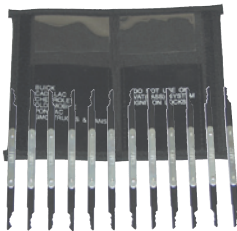

LOCK OUT KITS

LT130

Easy Access Door Unlocking System

- Dual-Sided, 54" Long

- Inc: Easy Access Door Unlocking Tool, Whale Tail Tip Design; **LT100** Plastic Slip Jim; **LT271** (2) Plastic Door Wedges; **LT275** Inflate-A-Wedge™; Custom Kraft Cardboard Box

USER \$88.74 SRP **\$76.88**

LT145

4-Pc Super Multi-Purpose Easy Access & Inflate-A-Wedge

- Includes:

- LT135-3A** 27 1/2" Rod with Handle, Green;
- LT135-3B** 28 1/2" Tip Rod, Whale Tail Tip Design, Green;
- LT135-3C** 7" Tip Rod; **LT135-3D-1** 15" Middle Extension Piece;
- LT100** Plastic Slip Jim; **LT271** (2) Plastic Door Wedges;
- LT275** Inflate-A-Wedge™

USER \$101.01 SRP **\$87.51**

LT110 Long Jim

USER \$25.47 SRP **\$22.07**

LT280 GM Rocker Lock Pick Set

- Works on many GM Steering Column, Trunk & Door Locks (NOT FOR 10-CUT IGNITIONS OR IGNITION SYSTEMS WITH PASSKEY)
- Includes: 12 Double Ended, Single Sided Rocket Picks (Creates 24 Combinations)

USER \$70.92 SRP **\$61.44**

LT320

6-Pc European & Asian Automotive Lock Pick Set

- For Foreign Wafer Locks found in most Japanese & European Vehicles (NOT FOR USE ON TRANSPONDER BASED ANTI-THEFT IGNITION SYSTEMS)
- Includes Harpoon Pick to remove Broken Keys from Auto Locks