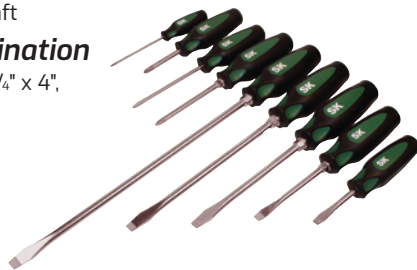

## CushionGrip® Screwdriver Sets

- Dual Durometer Handle • Vapor Blasted Tip
- Chrome-Vanadium Steel Shaft

### SK86007 9-Pc Combination

- Includes: Slotted 1/4" x 2 1/4", 1/4" x 4", 5/16" x 6", 5/16" x 12", 5/16" x 8"; Phillips PO x 3", P1 x 4", P2 x 4", P2 x 2.25"

USER \$185.66

SRP **\$138.89**

### SK86336 6-Pc Automotive

- Inc: Slotted 1/4" x 4", 5/16" x 6", 3/16" x 4"; Phillips P1 x 4", P2 x 4", P3 x 6"

USER \$110.33 SRP **\$82.56**